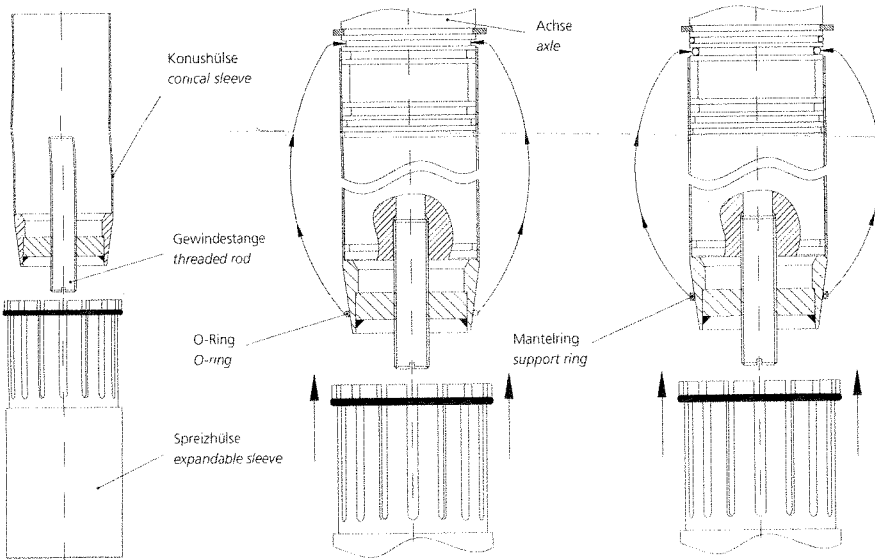

Montage-Set (Art.Nr.: V-1108)

Seal service set (Part No. V-1108)