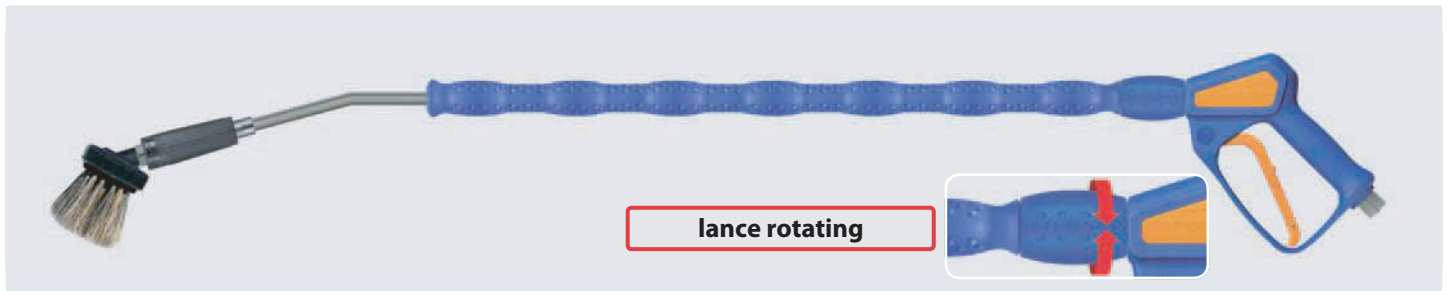

turbofoam365+ brush lance

rotatable lance,
optionally

easywash365+ spray gun, lance and brush with turbofoam365+ air injector by Suttner

- Especially soft cleaning with very soft hog bristles with forked ends
- Cool & Compact insulation for a comfortable use
- Ergonomic handling by means of the well-tried easywash365+ spray gun with LTF-technology
- Available in 2 length: 900 and 1200 mm
- Brush with injector is also available as retrofit kit
- easywash365+ spray gun is obtainable as standard, weep or freeze stop version
- Lance swivel ST-345 is optionally available
- Not suitable for powder chemicals

convincing
foam quality due to the
newly developed
air injector

Ideal: The combination with the brush offers a very wide working space of approx. 260 mm.

New: The turbofoam365+ air injector.

NEW! air injector
turbofoam365+

turbofoam365+ brush lance

Lance with moulded insulation Cool & Compact, **easywash365+** spray gun, **easywash365+** lance swivel, air injector **turbofoam365+** and brush (bristles 60 mm). 20-150 bar. Max. 50 °C

Lance with moulded insulation Cool & Compact, **easywash365+** spray gun, air injector **turbofoam365+** and brush (bristles 60 mm). 20-150 bar. Max. 50 °C

R+M Nr.	spray gun	D	ISO	↻	↔	⌚
502 600 000 05	standard	1,6	700 mm	wash brush	900 mm	3/8" F swivel
502 610 000 05	weep	1,6	700 mm	wash brush	900 mm	3/8" F swivel
502 620 000 05	freeze stop	1,6	700 mm	wash brush	900 mm	3/8" F swivel
502 601 000 05	standard	1,6	700 mm	wash brush	1200 mm	3/8" F swivel
502 611 000 05	weep	1,6	700 mm	wash brush	1200 mm	3/8" F swivel
502 621 000 05	freeze stop	1,6	700 mm	wash brush	1200 mm	3/8" F swivel